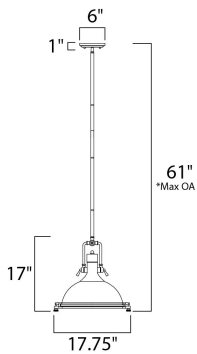

*max overall height

MEASUREMENTS

- DIMENSION : 17.75" L x 17.75" W x 17." H
- MAX OAH : 61." OAH
- CANOPY : 6." W x 1." H x 6." L
- HANGING WEIGHT : 13.5 lb

LAMPING

- INPUT VOLTAGE : 120V
- LUMENS : 0 Rated (0 Del.)
- BULB : 1 x 60W (NOT INCLUDED), 60W Total
- DIMMABLE : Dimmable